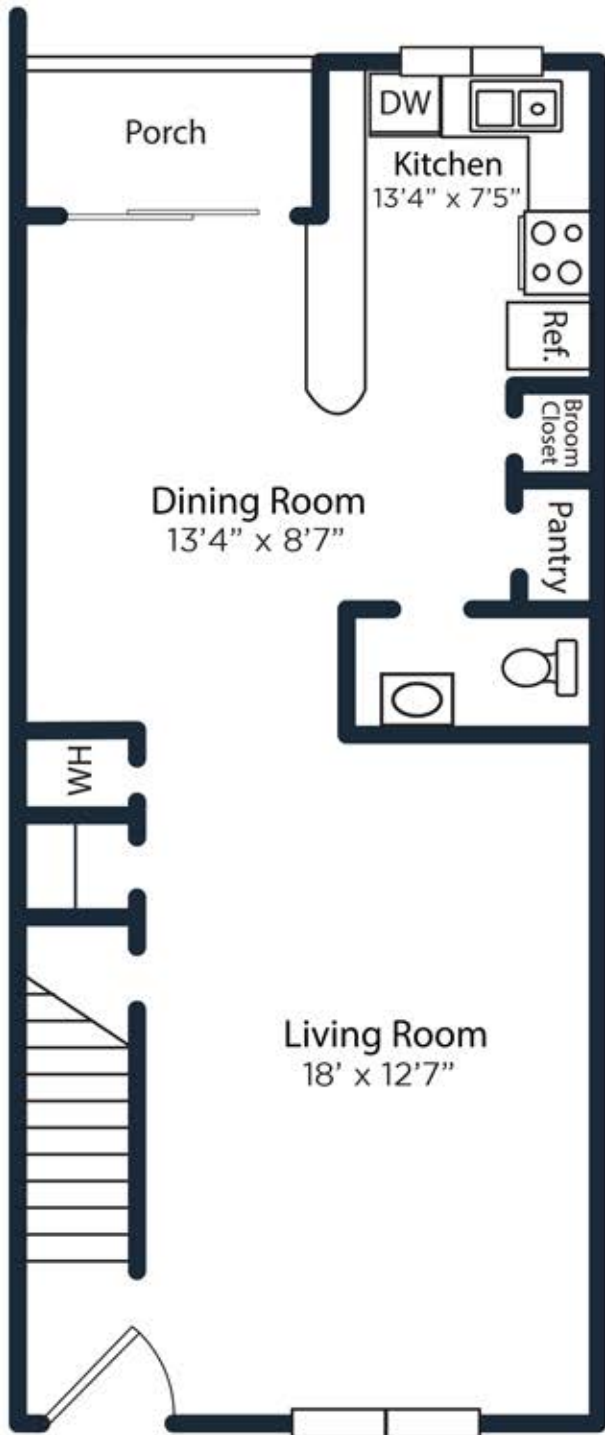

THE
MORDECAI
· ON CLOVER ·
TOWNHOMES

First Floor

Second Floor

2 Bedroom, 1.5 Bath
1140 Sq. Ft.