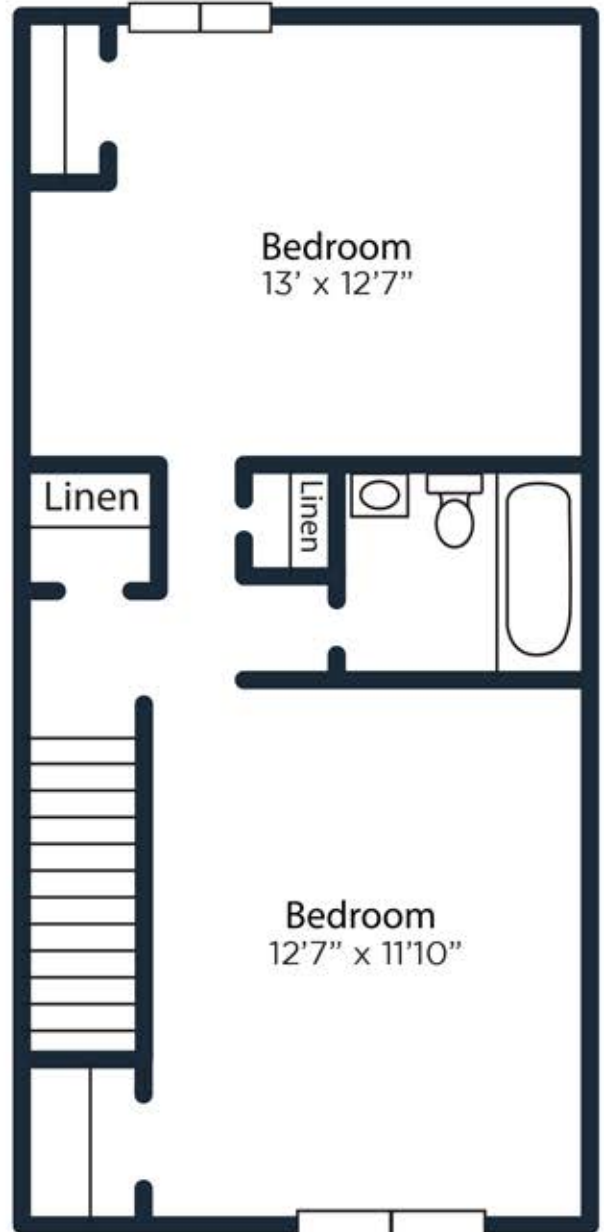

THE
MORDECAI
· ON CLOVER ·
TOWNHOMES

First Floor

Second Floor

2 Bedroom, 1.5 Bath
1140 Sq. Ft.